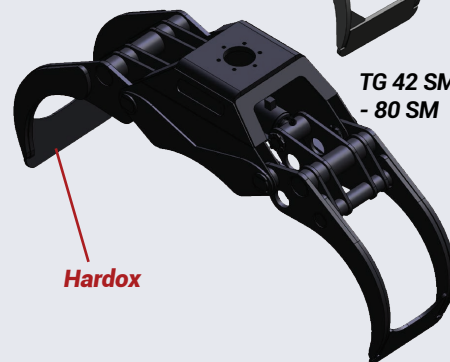

Hardox

Alla TIGERGRIP har klor gjorda i Hardox

INTERMERCATO

High performance lift and load attachments for Forestry, Transport, Construction and Recycling.